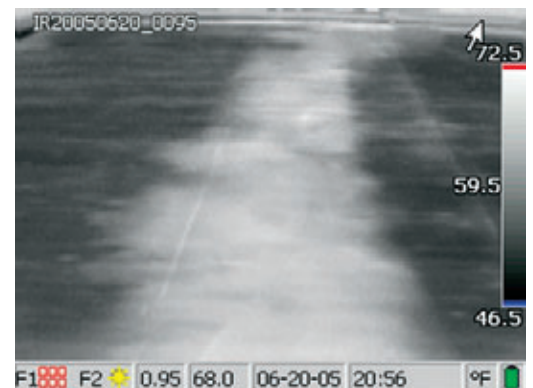

PREFERRED INFRARED SERVICES

Surveys may include some of the following:

Wet Roofing/Insulation	Transformers	Boilers
Electrical/Connections	Load Imbalances	Compressors
Bus Ducts	Extrusions	Belt Drives
Robotic Welders	Motors	Tank Contents
Poor Connections	Bearings	
Molds & Castings	Pumps	
Mixing Temperatures		
Paper Rollers		
Gear Boxes		
Furnaces		
Kilns		
Steam Traps		
Hydraulics